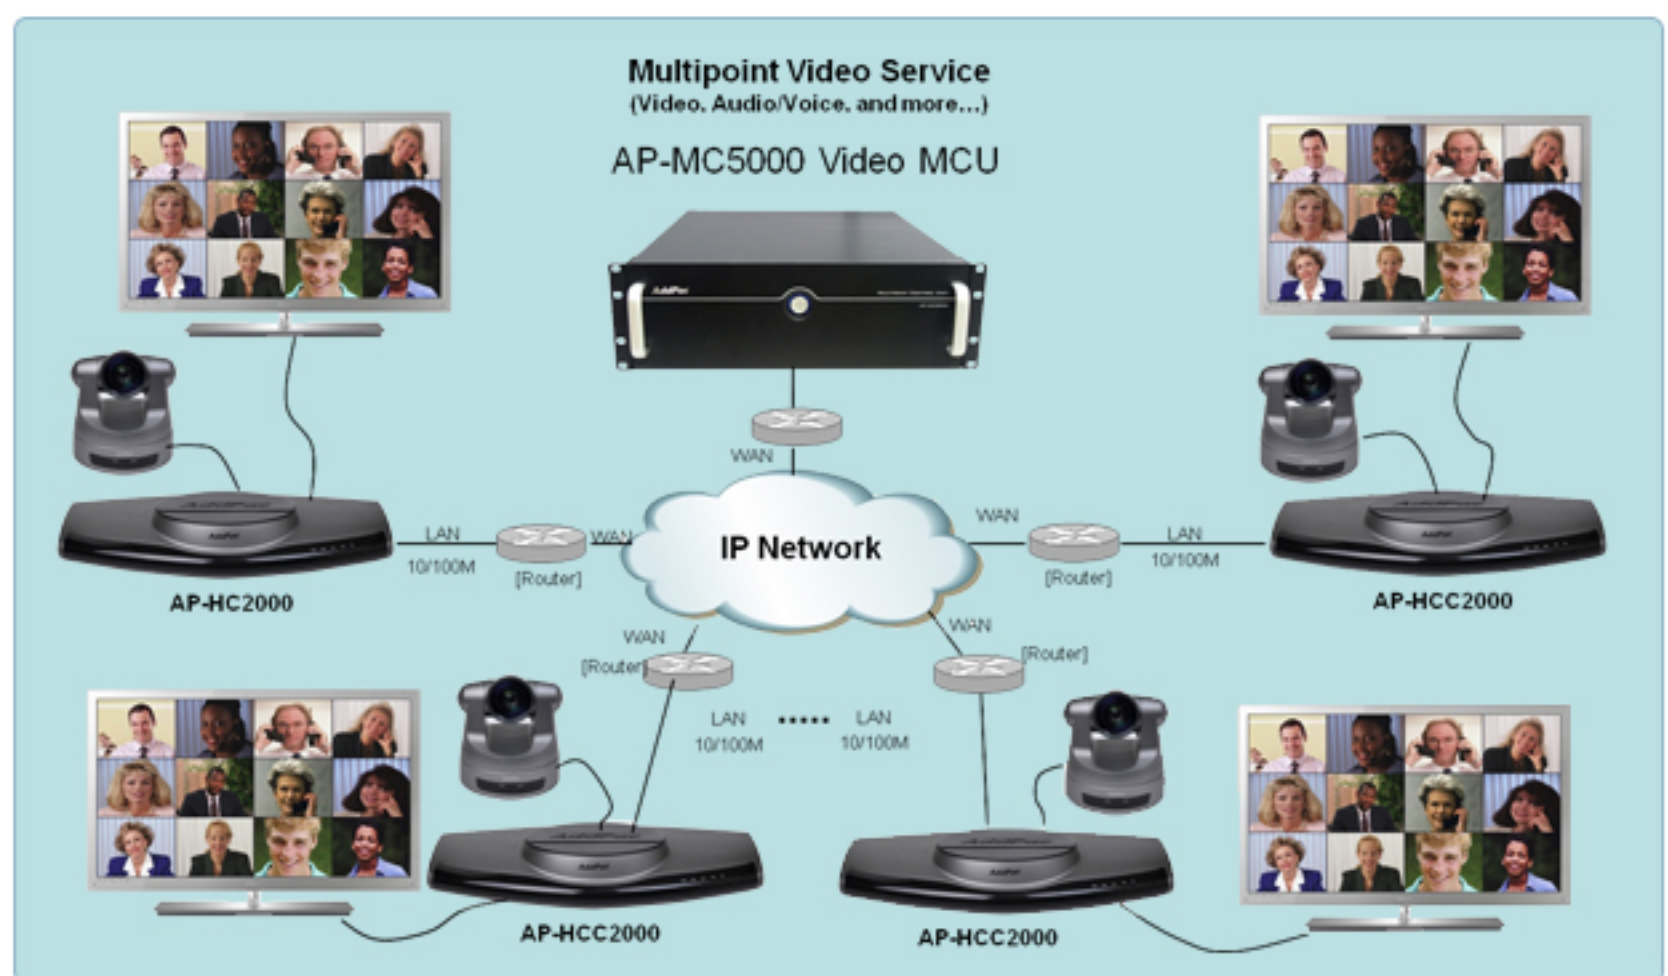

Network Diagram

AddPac Technology Co.,Ltd.

AddPac Technology (Korea-Head Office)

Phone +8225683848

Email sales@addpac.com